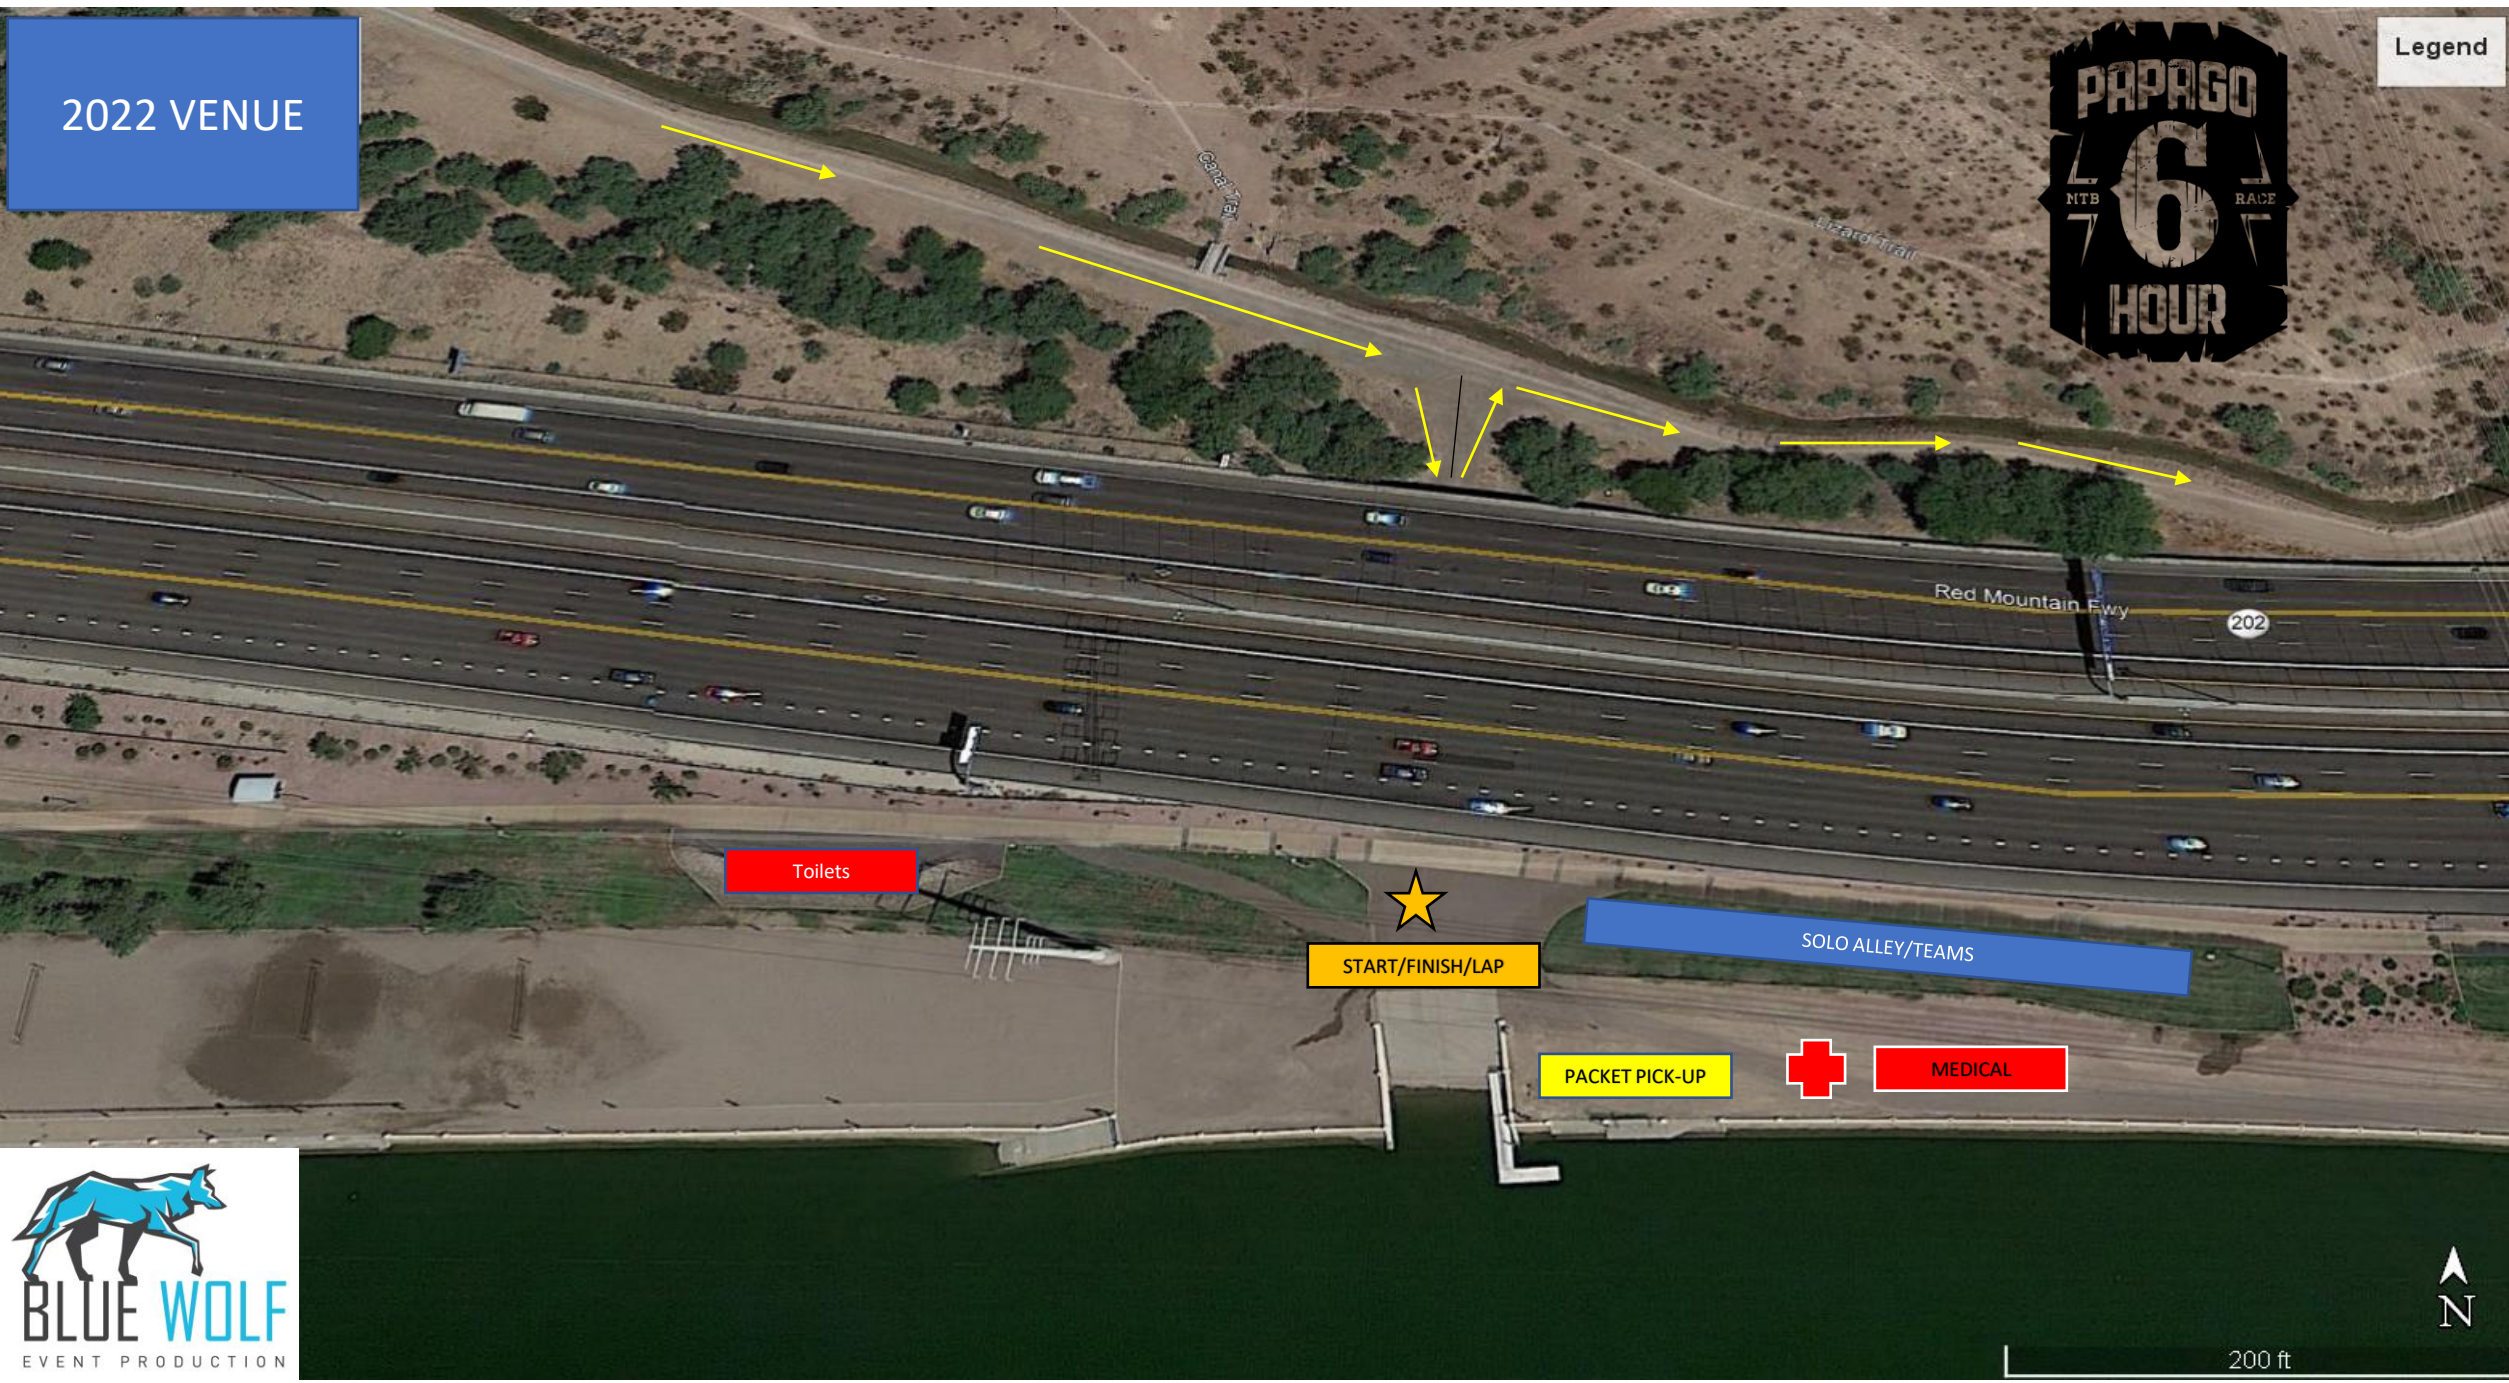

2022 VENUE

200 ft

# Solo Alley Detail

6' distance between support set-ups.

Legend

202

Red Mountain Fwy

START/FINISH/LAP

SOLO ALLEY/TEAMS – 6' safe zone marked between spots. Each support spot is a maximum of 10'. 300' length – two rows equals 25 designated spots.

300'

PACKET PICK-UP

TEMPE  
Fire/MEDICAL